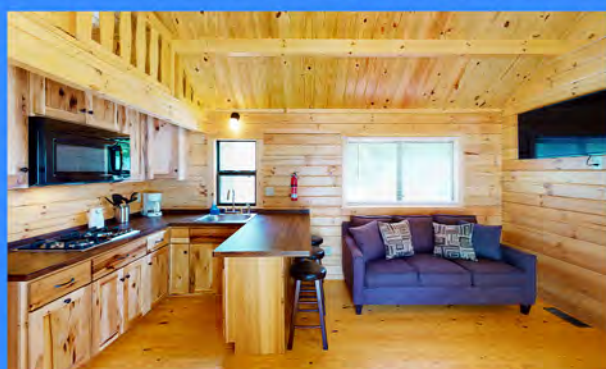

... it's Tubby's Family Lodge!