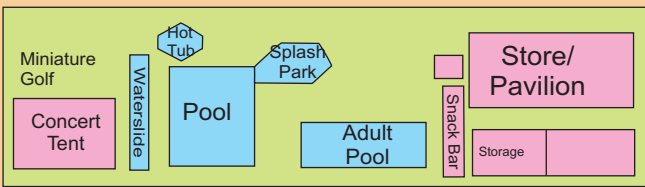

MAP KEY

Grey Seasonal Full Hookup RN Park Model Rentals Vill Tubby's Village Cabin
 Green E/W Tent & Popup Sites DC Country Cabins CAB Cozy Cabins

SUSQUEHANNA RIVER

Magical Boulevard

The Crossing

Splash Road

Dragon Alley

Dolphin Circle

Dolphin Circle