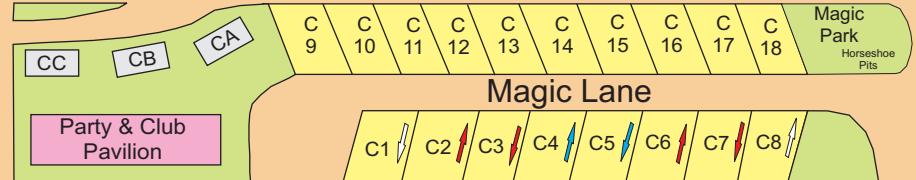

MAP KEY

Grey Seasonal Full Hookup RN Park Model Rentals Vill Tubby's Village Cabin
 Green E/W Tent & Popup Sites DC Country Cabins CAB Cozy Cabins

SUSQUEHANNA RIVER

Magical Boulevard

The Crossing

Splash Road

Dragon Alley

Dolphin Circle

Dolphin Circle