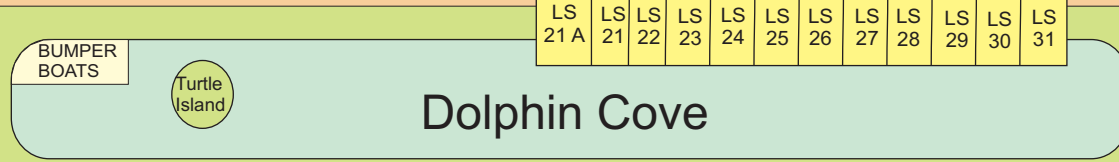

MAP KEY

Grey Seasonal Full Hookup RN Park Model Rentals Vill Tubby's Village Cabin
Green E/W Tent & Popup Sites DC Country Cabins CAB Cozy Cabins

SUSQUEHANNA RIVER

Magical Boulevard

The Crossing

Splash Road

Dragon Alley

Dolphin Circle

Dolphin Circle